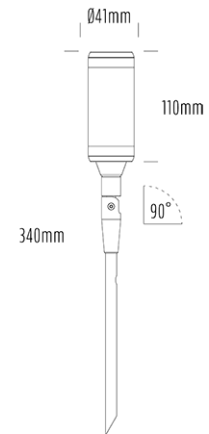

Adjustable Uplight

SPECIFICATIONS

Product Code	AQL-115
Family	Lumena
Construction Material	CNC Machined & Anodised Aluminium 6061
Cable	1m Quick Connect Tail with Y-Adapter
IP Rating	IP67
Warranty	5 Year Aqualux Warranty

CONFIGURED OPTIONS

Variant Code	AQL-115-A2X0042740Q
Body Colour	Dulux Black Ace 9069116F
Control Gear	12~24V AC / 24V DC
Rated Power	4W
Nominal Lumens	300 lm
CCT / Colour	2700K / 300mA
Optical	40
CRI	90
Other	AqualuxPLUS QuickConnect
Dimming	Optional 10V PWM (DC)