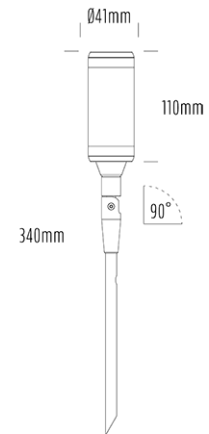

Adjustable Uplight

SPECIFICATIONS

Product Code	AQL-115
Family	Lumena
Construction Material	CNC Machined & Anodised Aluminium 6061
Cable	1m Quick Connect Tail with Y-Adapter
IP Rating	IP67
Warranty	5 Year Aqualux Warranty

CONFIGURED OPTIONS

Variant Code	AQL-115-A2X0042725Q
Body Colour	Dulux Black Ace 9069116F
Control Gear	12~24V AC / 24V DC
Rated Power	4W
Nominal Lumens	300 lm
CCT / Colour	2700K / 300mA
Optical	25
CRI	90
Other	AqualuxPLUS QuickConnect
Dimming	Optional 10V PWM (DC)