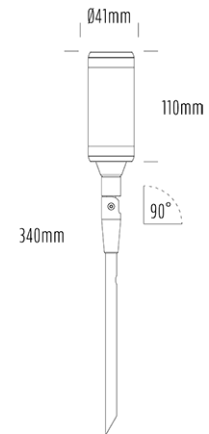

## SPECIFICATIONS

Product Code	AQL-115
Family	Lumena
Construction Material	CNC Machined & Anodised Aluminium 6061
Cable	1m Quick Connect Tail with Y-Adapter
IP Rating	IP67
Warranty	5 Year Aqualux Warranty

## CONFIGURED OPTIONS

Variant Code	AQL-115-A2X0042710Q
Body Colour	Dulux Black Ace 9069116F
Control Gear	12~24V AC / 24V DC
Rated Power	4W
Nominal Lumens	300 lm
CCT / Colour	2700K / 300mA
Optical	10
CRI	90
Other	AqualuxPLUS QuickConnect
Dimming	Optional 10V PWM (DC)