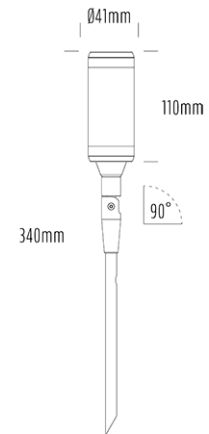

## SPECIFICATIONS

Product Code	AQL-115
Family	Lumena
Construction Material	CNC Machined & Anodised Aluminium 6061
Cable	1m Quick Connect Tail with Y-Adapter
IP Rating	IP67
Warranty	5 Year Aqualux Warranty

## CONFIGURED OPTIONS

Variant Code	AQL-115-A2D007BU40Q
Body Colour	Dulux Black Ace 9069116F
Control Gear	24VAC Triac Dimmable
Rated Power	7W
Nominal Lumens	160 lm
CCT / Colour	Blue 470nm
Optical	40
CRI	00
Other	AqualuxPLUS QuickConnect
Dimming	Yes, TRIAC Primary Side