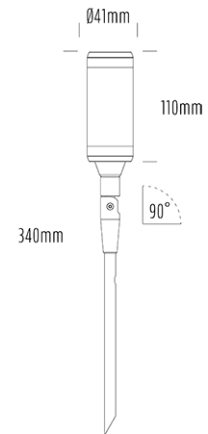

Adjustable Uplight

SPECIFICATIONS

Product Code	AQL-115
Family	Lumena
Construction Material	CNC Machined & Anodised Aluminium 6061
Cable	1m Quick Connect Tail with Y-Adapter
IP Rating	IP67
Warranty	5 Year Aqualux Warranty

CONFIGURED OPTIONS

Variant Code	AQL-115-A2D0073025Q
Body Colour	Dulux Black Ace 9069116F
Control Gear	24VAC Triac Dimmable
Rated Power	7W
Nominal Lumens	550 lm
CCT / Colour	3000K / 550mA
Optical	25
CRI	90
Other	AqualuxPLUS QuickConnect
Dimming	Yes, TRIAC Primary Side