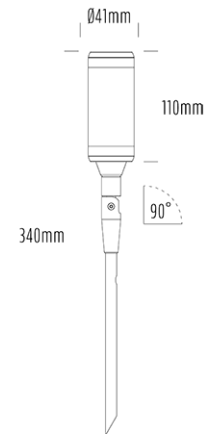

## SPECIFICATIONS

Product Code	AQL-115
Family	Lumena
Construction Material	CNC Machined & Anodised Aluminium 6061
Cable	1m Quick Connect Tail with Y-Adapter
IP Rating	IP67
Warranty	5 Year Aqualux Warranty

## CONFIGURED OPTIONS

Variant Code	AQL-115-A2D0043040Q
Body Colour	Dulux Black Ace 9069116F
Control Gear	24VAC Triac Dimmable
Rated Power	4W
Nominal Lumens	300 lm
CCT / Colour	3000K / 300mA
Optical	40
CRI	90
Other	AqualuxPLUS QuickConnect
Dimming	Yes, TRIAC Primary Side