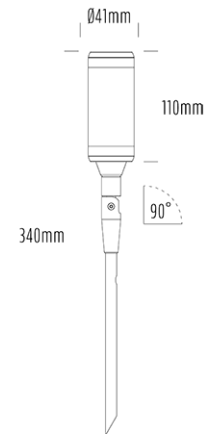

Adjustable Uplight

SPECIFICATIONS

Product Code	AQL-115
Family	Lumena
Construction Material	CNC Machined & Anodised Aluminium 6061
Cable	1m Quick Connect Tail with Y-Adapter
IP Rating	IP67
Warranty	5 Year Aqualux Warranty

CONFIGURED OPTIONS

Variant Code	AQL-115-A1X0042710Q
Body Colour	Satin Chrome Anodize
Control Gear	12~24V AC / 24V DC
Rated Power	4W
Nominal Lumens	300 lm
CCT / Colour	2700K / 300mA
Optical	10
CRI	90
Other	AqualuxPLUS QuickConnect
Dimming	Optional 10V PWM (DC)