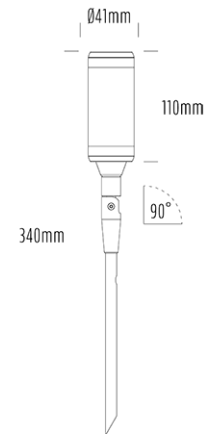

Adjustable Uplight

SPECIFICATIONS

| | |
|-----------------------|--|
| Product Code | AQL-115 |
| Family | Lumena |
| Construction Material | CNC Machined & Anodised Aluminium 6061 |
| Cable | 1m Quick Connect Tail with Y-Adapter |
| IP Rating | IP67 |
| Warranty | 5 Year Aqualux Warranty |

CONFIGURED OPTIONS

| | |
|----------------|--------------------------|
| Variant Code | AQL-115-A1D007GN25Q |
| Body Colour | Satin Chrome Anodize |
| Control Gear | 24VAC Triac Dimmable |
| Rated Power | 7W |
| Nominal Lumens | 420 lm |
| CCT / Colour | Green 530nm |
| Optical | 25 |
| CRI | 00 |
| Other | AqualuxPLUS QuickConnect |
| Dimming | Yes, TRIAC Primary Side |