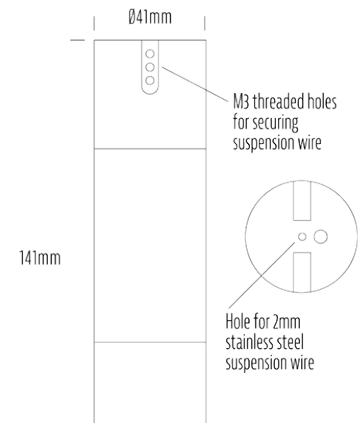

Suspended Downlight

1300 662 644
sales@aqualux.com.au

SPECIFICATIONS

Product Code	AQL-108
Family	Lumena
Construction Material	CNC Machined & Anodised Aluminium 6061
Cable	900mm Aqualux 2-Core Silicone / PTFE Cable
IP Rating	IP67
Warranty	5 Year Aqualux Warranty
Additional	Fitting can be threaded onto catenary wire through M3 hole. Stainless Steel suspension wire and accessories not included.

CONFIGURED OPTIONS

Variant Code	AQL-108-A4X007RD40Q
Body Colour	Dulux Venerable Silver 9067621K
Control Gear	12~24V AC / 24V DC
Rated Power	7W
Nominal Lumens	280 lm
CCT / Colour	Red 630nm
Optical	40
CRI	00
Other	AqualuxPLUS QuickConnect
Dimming	Optional 10V PWM (DC)

INTRODUCTION

The AQL-108 is a hanging downlight suspended via 2mm steel cable or similar (not supplied). Suspension cable can run vertical or horizontal. Featuring a recessed, anti-glare end cap and a range of output and optical options, the AQL-108 is IP67 rated for full outdoor use.