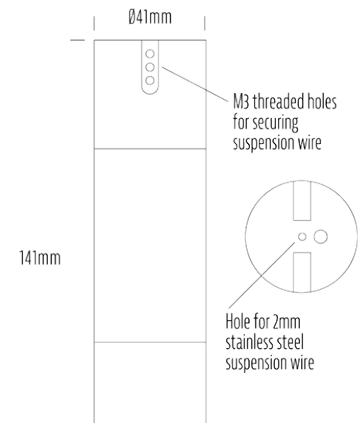

Suspended Downlight

SPECIFICATIONS

Product Code	AQL-108
Family	Lumena
Construction Material	CNC Machined & Anodised Aluminium 6061
Cable	900mm Aqualux 2-Core Silicone / PTFE Cable
IP Rating	IP67
Warranty	5 Year Aqualux Warranty
Additional	Fitting can be threaded onto catenary wire through M3 hole. Stainless Steel suspension wire and accessories not included.

CONFIGURED OPTIONS

Variant Code	AQL-108-A4X007GN40Q
Body Colour	Dulux Venerable Silver 9067621K
Control Gear	12~24V AC / 24V DC
Rated Power	7W
Nominal Lumens	420 lm
CCT / Colour	Green 530nm
Optical	40
CRI	00
Other	AqualuxPLUS QuickConnect
Dimming	Optional 10V PWM (DC)

INTRODUCTION

The AQL-108 is a hanging downlight suspended via 2mm steel cable or similar (not supplied). Suspension cable can run vertical or horizontal. Featuring a recessed, anti-glare end cap and a range of output and optical options, the AQL-108 is IP67 rated for full outdoor use.