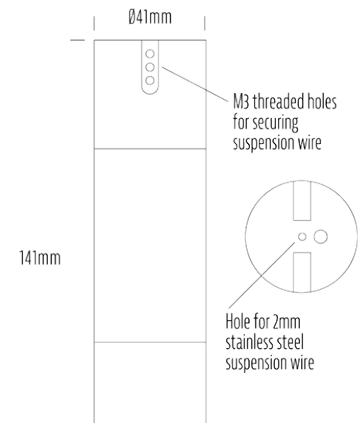

Suspended Downlight

1300 662 644
sales@aqualux.com.au

SPECIFICATIONS

Product Code	AQL-108
Family	Lumena
Construction Material	CNC Machined & Anodised Aluminium 6061
Cable	900mm Aqualux 2-Core Silicone / PTFE Cable
IP Rating	IP67
Warranty	5 Year Aqualux Warranty
Additional	Fitting can be threaded onto catenary wire through M3 hole. Stainless Steel suspension wire and accessories not included.

CONFIGURED OPTIONS

Variant Code	AQL-108-A4X0073025Q
Body Colour	Dulux Venerable Silver 9067621K
Control Gear	12~24V AC / 24V DC
Rated Power	7W
Nominal Lumens	550 lm
CCT / Colour	3000K / 550mA
Optical	25
CRI	90
Other	AqualuxPLUS QuickConnect
Dimming	Optional 10V PWM (DC)

INTRODUCTION

The AQL-108 is a hanging downlight suspended via 2mm steel cable or similar (not supplied). Suspension cable can run vertical or horizontal. Featuring a recessed, anti-glare end cap and a range of output and optical options, the AQL-108 is IP67 rated for full outdoor use.