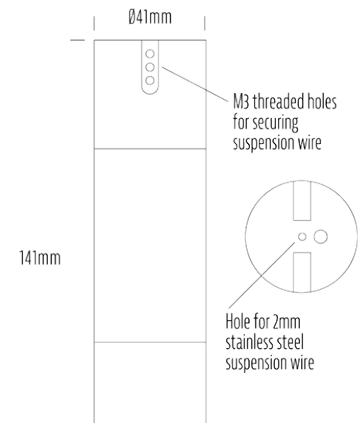

Suspended Downlight

SPECIFICATIONS

Product Code	AQL-108
Family	Lumena
Construction Material	CNC Machined & Anodised Aluminium 6061
Cable	900mm Aqualux 2-Core Silicone / PTFE Cable
IP Rating	IP67
Warranty	5 Year Aqualux Warranty
Additional	Fitting can be threaded onto catenary wire through M3 hole. Stainless Steel suspension wire and accessories not included.

CONFIGURED OPTIONS

Variant Code	AQL-108-A4X0072740Q
Body Colour	Dulux Venerable Silver 9067621K
Control Gear	12~24V AC / 24V DC
Rated Power	7W
Nominal Lumens	550 lm
CCT / Colour	2700K / 550mA
Optical	40
CRI	90
Other	AqualuxPLUS QuickConnect
Dimming	Optional 10V PWM (DC)

INTRODUCTION

The AQL-108 is a hanging downlight suspended via 2mm steel cable or similar (not supplied). Suspension cable can run vertical or horizontal. Featuring a recessed, anti-glare end cap and a range of output and optical options, the AQL-108 is IP67 rated for full outdoor use.