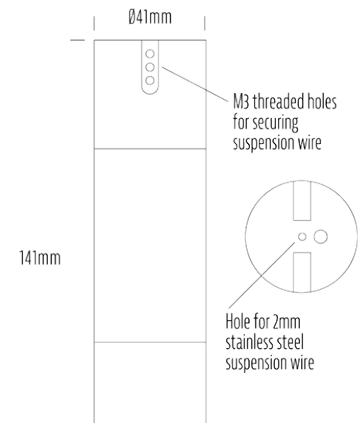

Suspended Downlight

1300 662 644
sales@aqualux.com.au

SPECIFICATIONS

Product Code	AQL-108
Family	Lumena
Construction Material	CNC Machined & Anodised Aluminium 6061
Cable	900mm Aqualux 2-Core Silicone / PTFE Cable
IP Rating	IP67
Warranty	5 Year Aqualux Warranty
Additional	Fitting can be threaded onto catenary wire through M3 hole. Stainless Steel suspension wire and accessories not included.

CONFIGURED OPTIONS

Variant Code	AQL-108-A4X0043010Q
Body Colour	Dulux Venerable Silver 9067621K
Control Gear	12~24V AC / 24V DC
Rated Power	4W
Nominal Lumens	300 lm
CCT / Colour	3000K / 300mA
Optical	10
CRI	90
Other	AqualuxPLUS QuickConnect
Dimming	Optional 10V PWM (DC)

INTRODUCTION

The AQL-108 is a hanging downlight suspended via 2mm steel cable or similar (not supplied). Suspension cable can run vertical or horizontal. Featuring a recessed, anti-glare end cap and a range of output and optical options, the AQL-108 is IP67 rated for full outdoor use.