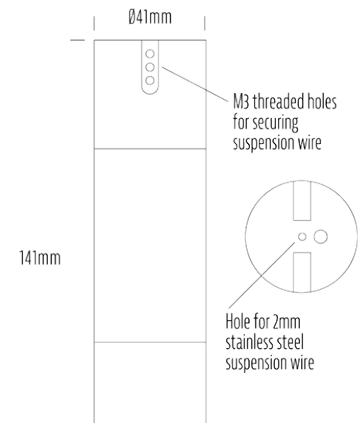

Suspended Downlight

1300 662 644
sales@aqualux.com.au

SPECIFICATIONS

Product Code	AQL-108
Family	Lumena
Construction Material	CNC Machined & Anodised Aluminium 6061
Cable	900mm Aqualux 2-Core Silicone / PTFE Cable
IP Rating	IP67
Warranty	5 Year Aqualux Warranty
Additional	Fitting can be threaded onto catenary wire through M3 hole. Stainless Steel suspension wire and accessories not included.

CONFIGURED OPTIONS

Variant Code	AQL-108-A3X0072710Q
Body Colour	Dulux Medium Bronze 9068183K
Control Gear	12~24V AC / 24V DC
Rated Power	7W
Nominal Lumens	550 lm
CCT / Colour	2700K / 550mA
Optical	10
CRI	90
Other	AqualuxPLUS QuickConnect
Dimming	Optional 10V PWM (DC)

INTRODUCTION

The AQL-108 is a hanging downlight suspended via 2mm steel cable or similar (not supplied). Suspension cable can run vertical or horizontal. Featuring a recessed, anti-glare end cap and a range of output and optical options, the AQL-108 is IP67 rated for full outdoor use.