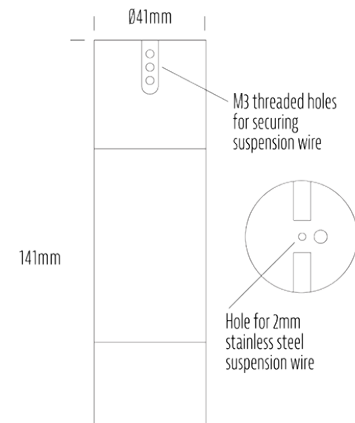

Suspended Downlight

1300 662 644
sales@aqualux.com.au

SPECIFICATIONS

Product Code	AQL-108
Family	Lumena
Construction Material	CNC Machined & Anodised Aluminium 6061
Cable	900mm Aqualux 2-Core Silicone / PTFE Cable
IP Rating	IP67
Warranty	5 Year Aqualux Warranty
Additional	Fitting can be threaded onto catenary wire through M3 hole. Stainless Steel suspension wire and accessories not included.

CONFIGURED OPTIONS

Variant Code	AQL-108-A2Z010Z240Q
Body Colour	Dulux Black Ace 9069116F
Control Gear	24V DC RGBW
Rated Power	10W
Nominal Lumens	555 lm
CCT / Colour	RGB+3000K
Optical	40
CRI	80
Other	AqualuxPLUS QuickConnect
Dimming	4CH Low-Side PWM

INTRODUCTION

The AQL-108 is a hanging downlight suspended via 2mm steel cable or similar (not supplied). Suspension cable can run vertical or horizontal. Featuring a recessed, anti-glare end cap and a range of output and optical options, the AQL-108 is IP67 rated for full outdoor use.