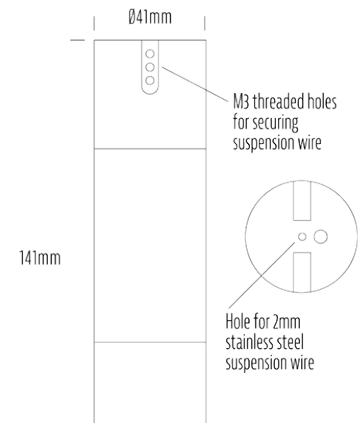

## SPECIFICATIONS

Product Code	AQL-108
Family	Lumena
Construction Material	CNC Machined & Anodised Aluminium 6061
Cable	900mm Aqualux 2-Core Silicone / PTFE Cable
IP Rating	IP67
Warranty	5 Year Aqualux Warranty
Additional	Fitting can be threaded onto catenary wire through M3 hole. Stainless Steel suspension wire and accessories not included.

## CONFIGURED OPTIONS

Variant Code	AQL-108-A2X007RD25Q
Body Colour	Dulux Black Ace 9069116F
Control Gear	12~24V AC / 24V DC
Rated Power	7W
Nominal Lumens	280 lm
CCT / Colour	Red 630nm
Optical	25
CRI	00
Other	AqualuxPLUS QuickConnect
Dimming	Optional 10V PWM (DC)

## INTRODUCTION

The AQL-108 is a hanging downlight suspended via 2mm steel cable or similar (not supplied). Suspension cable can run vertical or horizontal. Featuring a recessed, anti-glare end cap and a range of output and optical options, the AQL-108 is IP67 rated for full outdoor use.