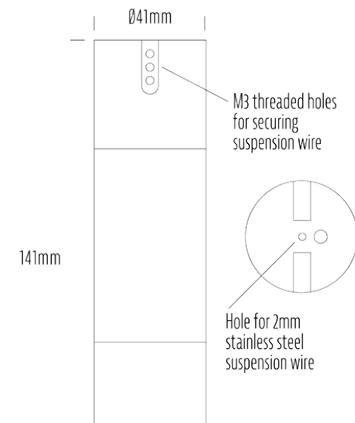

## SPECIFICATIONS

Product Code	AQL-108
Family	Lumena
Construction Material	CNC Machined & Anodised Aluminium 6061
Cable	900mm Aqualux 2-Core Silicone / PTFE Cable
IP Rating	IP67
Warranty	5 Year Aqualux Warranty
Additional	Fitting can be threaded onto catenary wire through M3 hole. Stainless Steel suspension wire and accessories not included.

## CONFIGURED OPTIONS

Variant Code	AQL-108-A2X0073010Q
Body Colour	Dulux Black Ace 9069116F
Control Gear	12~24V AC / 24V DC
Rated Power	7W
Nominal Lumens	550 lm
CCT / Colour	3000K / 550mA
Optical	10
CRI	90
Other	AqualuxPLUS QuickConnect
Dimming	Optional 10V PWM (DC)

## INTRODUCTION

The AQL-108 is a hanging downlight suspended via 2mm steel cable or similar (not supplied). Suspension cable can run vertical or horizontal. Featuring a recessed, anti-glare end cap and a range of output and optical options, the AQL-108 is IP67 rated for full outdoor use.