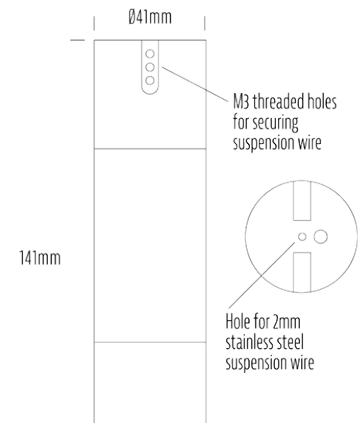

Suspended Downlight

1300 662 644
sales@aqualux.com.au

SPECIFICATIONS

Product Code	AQL-108
Family	Lumena
Construction Material	CNC Machined & Anodised Aluminium 6061
Cable	900mm Aqualux 2-Core Silicone / PTFE Cable
IP Rating	IP67
Warranty	5 Year Aqualux Warranty
Additional	Fitting can be threaded onto catenary wire through M3 hole. Stainless Steel suspension wire and accessories not included.

CONFIGURED OPTIONS

Variant Code	AQL-108-A1X007AM40Q
Body Colour	Satin Chrome Anodize
Control Gear	12~24V AC / 24V DC
Rated Power	7W
Nominal Lumens	320 lm
CCT / Colour	Amber 585nm
Optical	40
CRI	00
Other	AqualuxPLUS QuickConnect
Dimming	Optional 10V PWM (DC)

INTRODUCTION

The AQL-108 is a hanging downlight suspended via 2mm steel cable or similar (not supplied). Suspension cable can run vertical or horizontal. Featuring a recessed, anti-glare end cap and a range of output and optical options, the AQL-108 is IP67 rated for full outdoor use.