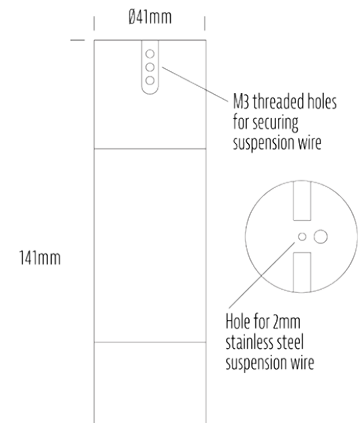

Suspended Downlight

1300 662 644
sales@aqualux.com.au

SPECIFICATIONS

Product Code	AQL-108
Family	Lumena
Construction Material	CNC Machined & Anodised Aluminium 6061
Cable	900mm Aqualux 2-Core Silicone / PTFE Cable
IP Rating	IP67
Warranty	5 Year Aqualux Warranty
Additional	Fitting can be threaded onto catenary wire through M3 hole. Stainless Steel suspension wire and accessories not included.

CONFIGURED OPTIONS

Variant Code	AQL-108-A1X0045725Q
Body Colour	Satin Chrome Anodize
Control Gear	12~24V AC / 24V DC
Rated Power	4W
Nominal Lumens	320 lm
CCT / Colour	5700K / 300mA
Optical	25
CRI	80
Other	AqualuxPLUS QuickConnect
Dimming	Optional 10V PWM (DC)

INTRODUCTION

The AQL-108 is a hanging downlight suspended via 2mm steel cable or similar (not supplied). Suspension cable can run vertical or horizontal. Featuring a recessed, anti-glare end cap and a range of output and optical options, the AQL-108 is IP67 rated for full outdoor use.