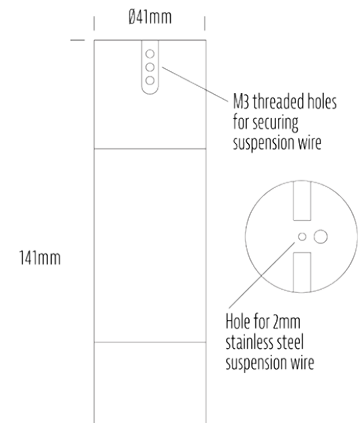

Suspended Downlight

SPECIFICATIONS

Product Code	AQL-108
Family	Lumena
Construction Material	CNC Machined & Anodised Aluminium 6061
Cable	900mm Aqualux 2-Core Silicone / PTFE Cable
IP Rating	IP67
Warranty	5 Year Aqualux Warranty
Additional	Fitting can be threaded onto catenary wire through M3 hole. Stainless Steel suspension wire and accessories not included.

CONFIGURED OPTIONS

Variant Code	AQL-108-A1X0043040Q
Body Colour	Satin Chrome Anodize
Control Gear	12~24V AC / 24V DC
Rated Power	4W
Nominal Lumens	300 lm
CCT / Colour	3000K / 300mA
Optical	40
CRI	90
Other	AqualuxPLUS QuickConnect
Dimming	Optional 10V PWM (DC)

INTRODUCTION

The AQL-108 is a hanging downlight suspended via 2mm steel cable or similar (not supplied). Suspension cable can run vertical or horizontal. Featuring a recessed, anti-glare end cap and a range of output and optical options, the AQL-108 is IP67 rated for full outdoor use.