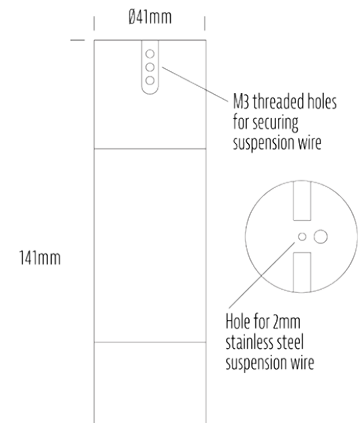

Suspended Downlight

SPECIFICATIONS

Product Code	AQL-108
Family	Lumena
Construction Material	CNC Machined & Anodised Aluminium 6061
Cable	900mm Aqualux 2-Core Silicone / PTFE Cable
IP Rating	IP67
Warranty	5 Year Aqualux Warranty
Additional	Fitting can be threaded onto catenary wire through M3 hole. Stainless Steel suspension wire and accessories not included.

CONFIGURED OPTIONS

Variant Code	AQL-108-A1X0042725Q
Body Colour	Satin Chrome Anodize
Control Gear	12~24V AC / 24V DC
Rated Power	4W
Nominal Lumens	300 lm
CCT / Colour	2700K / 300mA
Optical	25
CRI	90
Other	AqualuxPLUS QuickConnect
Dimming	Optional 10V PWM (DC)

INTRODUCTION

The AQL-108 is a hanging downlight suspended via 2mm steel cable or similar (not supplied). Suspension cable can run vertical or horizontal. Featuring a recessed, anti-glare end cap and a range of output and optical options, the AQL-108 is IP67 rated for full outdoor use.