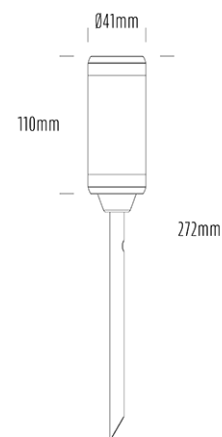

Spike Uplight

SPECIFICATIONS

Product Code	AQL-105
Family	Lumena
Construction Material	CNC Machined & Anodised Aluminium 6061
Cable	900mm Aqualux 2-Core Silicone / PTFE Cable
IP Rating	IP67
Warranty	5 Year Aqualux Warranty

CONFIGURED OPTIONS

Variant Code	AQL-105-A4Z010Z210Q
Body Colour	Dulux Venerable Silver 9067621K
Control Gear	24V DC RGBW
Rated Power	10W
Nominal Lumens	555 lm
CCT / Colour	RGB+3000K
Optical	10
CRI	80
Other	AqualuxPLUS QuickConnect
Dimming	4CH Low-Side PWM