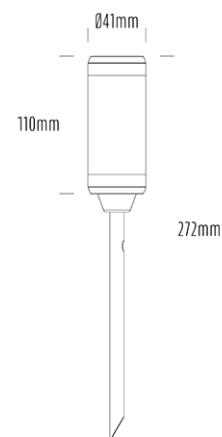

Spike Uplight

SPECIFICATIONS

Product Code	AQL-105
Family	Lumena
Construction Material	CNC Machined & Anodised Aluminium 6061
Cable	900mm Aqualux 2-Core Silicone / PTFE Cable
IP Rating	IP67
Warranty	5 Year Aqualux Warranty

CONFIGURED OPTIONS

Variant Code	AQL-105-A4X0075710Q
Body Colour	Dulux Venerable Silver 9067621K
Control Gear	12~24V AC / 24V DC
Rated Power	7W
Nominal Lumens	600 lm
CCT / Colour	5700K / 550mA
Optical	10
CRI	80
Other	AqualuxPLUS QuickConnect
Dimming	Optional 10V PWM (DC)