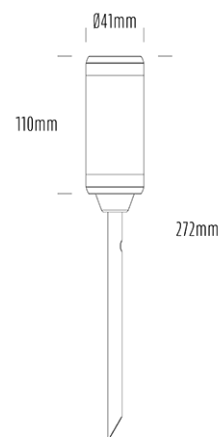

## SPECIFICATIONS

Product Code	AQL-105
Family	Lumena
Construction Material	CNC Machined & Anodised Aluminium 6061
Cable	900mm Aqualux 2-Core Silicone / PTFE Cable
IP Rating	IP67
Warranty	5 Year Aqualux Warranty

## CONFIGURED OPTIONS

Variant Code	AQL-105-A2X0075710Q
Body Colour	Dulux Black Ace 9069116F
Control Gear	12~24V AC / 24V DC
Rated Power	7W
Nominal Lumens	600 lm
CCT / Colour	5700K / 550mA
Optical	10
CRI	80
Other	AqualuxPLUS QuickConnect
Dimming	Optional 10V PWM (DC)