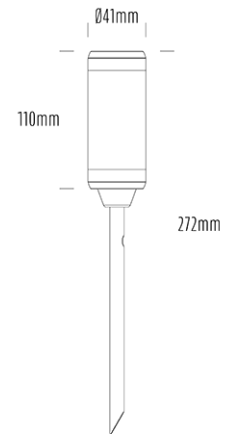

## SPECIFICATIONS

Product Code	AQL-105
Family	Lumena
Construction Material	CNC Machined & Anodised Aluminium 6061
Cable	900mm Aqualux 2-Core Silicone / PTFE Cable
IP Rating	IP67
Warranty	5 Year Aqualux Warranty

## CONFIGURED OPTIONS

Variant Code	AQL-105-A2X0045725Q
Body Colour	Dulux Black Ace 9069116F
Control Gear	12~24V AC / 24V DC
Rated Power	4W
Nominal Lumens	320 lm
CCT / Colour	5700K / 300mA
Optical	25
CRI	80
Other	AqualuxPLUS QuickConnect
Dimming	Optional 10V PWM (DC)