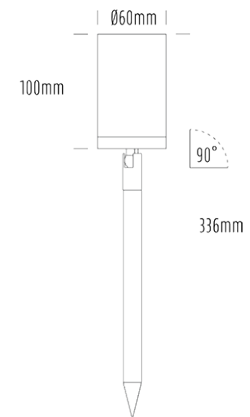

Garden Spike adjustable

SPECIFICATIONS

Product Code	AQA-106
Family	Artisan
Construction Material	Stainless Steel 316
Cable	300mm Aqualux 2-Core Silicone / PTFE Cable
IP Rating	IP65
Warranty	10 Year Aqualux Warranty

CONFIGURED OPTIONS

Variant Code	AQA-106-S1X0073010S
Body Colour	Natural
Control Gear	12~24V AC / 24V DC
Rated Power	7W
Nominal Lumens	550 lm
CCT / Colour	3000K / 550mA
Optical	10
CRI	90
Other	1m Aqualux Cable
Dimming	Optional 10V PWM (DC)