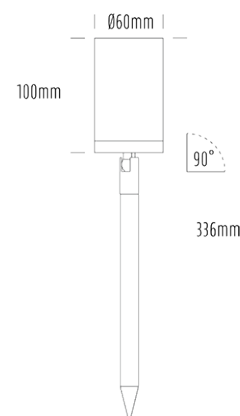

## Garden Spike adjustable

### SPECIFICATIONS

Product Code	AQA-106
Family	Artisan
Construction Material	Stainless Steel 316
Cable	300mm Aqualux 2-Core Silicone / PTFE Cable
IP Rating	IP65
Warranty	10 Year Aqualux Warranty