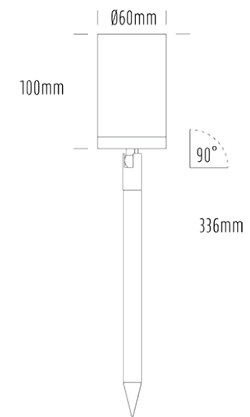

Garden Spike adjustable

SPECIFICATIONS

Product Code	AQA-106
Family	Artisan
Construction Material	Stainless Steel 316
Cable	300mm Aqualux 2-Core Silicone / PTFE Cable
IP Rating	IP65
Warranty	10 Year Aqualux Warranty

CONFIGURED OPTIONS

Variant Code	AQA-106-B3X0073010S
Body Colour	Aged Brass
Control Gear	12~24V AC / 24V DC
Rated Power	7W
Nominal Lumens	550 lm
CCT / Colour	3000K / 550mA
Optical	10
CRI	90
Other	1m Aqualux Cable
Dimming	Optional 10V PWM (DC)