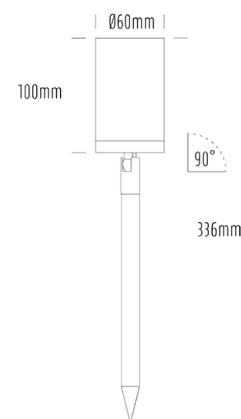

Garden Spike adjustable

SPECIFICATIONS

Product Code	AQA-106
Family	Artisan
Construction Material	Stainless Steel 316
Cable	300mm Aqualux 2-Core Silicone / PTFE Cable
IP Rating	IP65
Warranty	10 Year Aqualux Warranty