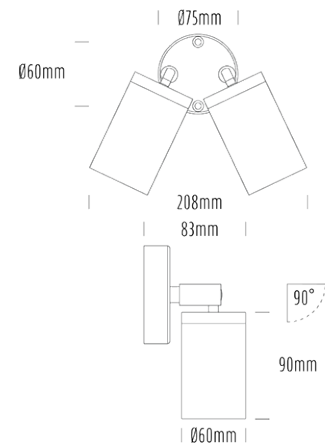

Twin Adjustable Wall Light

SPECIFICATIONS

Product Code	AQA-104
Family	Artisan
Construction Material	Stainless Steel 316
Cable	300mm Aqualux 2-Core Silicone / PTFE Cable
IP Rating	IP65
Warranty	10 Year Aqualux Warranty

CONFIGURED OPTIONS

Variant Code	AQA-104-S1X0145740S
Body Colour	Natural
Control Gear	12~24V AC / 24V DC
Rated Power	14W
Nominal Lumens	1200 lm
CCT / Colour	5700K / 550mA
Optical	40
CRI	80
Other	1m Aqualux Cable
Dimming	Optional 10V PWM (DC)