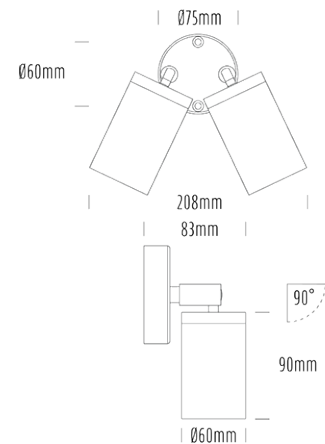

# Twin Adjustable Wall Light

## SPECIFICATIONS

Product Code	AQA-104
Family	Artisan
Construction Material	Stainless Steel 316
Cable	300mm Aqualux 2-Core Silicone / PTFE Cable
IP Rating	IP65
Warranty	10 Year Aqualux Warranty

## CONFIGURED OPTIONS

Variant Code	AQA-104-S1X0143025S
Body Colour	Natural
Control Gear	12~24V AC / 24V DC
Rated Power	14W
Nominal Lumens	1100 lm
CCT / Colour	3000K / 550mA
Optical	25
CRI	90
Other	1m Aqualux Cable
Dimming	Optional 10V PWM (DC)