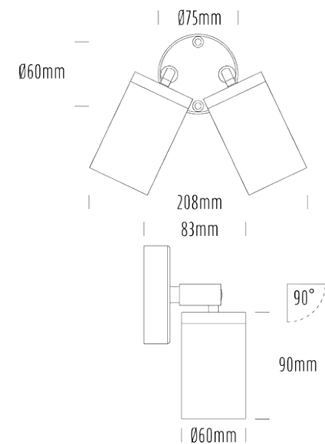

Twin Adjustable Wall Light

SPECIFICATIONS

Product Code	AQA-104
Family	Artisan
Construction Material	Stainless Steel 316
Cable	300mm Aqualux 2-Core Silicone / PTFE Cable
IP Rating	IP65
Warranty	10 Year Aqualux Warranty

CONFIGURED OPTIONS

Variant Code	AQA-104-S1X0143010S
Body Colour	Natural
Control Gear	12~24V AC / 24V DC
Rated Power	14W
Nominal Lumens	1100 lm
CCT / Colour	3000K / 550mA
Optical	10
CRI	90
Other	1m Aqualux Cable
Dimming	Optional 10V PWM (DC)