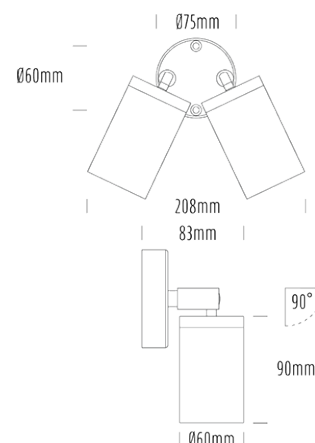

Twin Adjustable Wall Light

SPECIFICATIONS

Product Code	AQA-104
Family	Artisan
Construction Material	Stainless Steel 316
Cable	300mm Aqualux 2-Core Silicone / PTFE Cable
IP Rating	IP65
Warranty	10 Year Aqualux Warranty