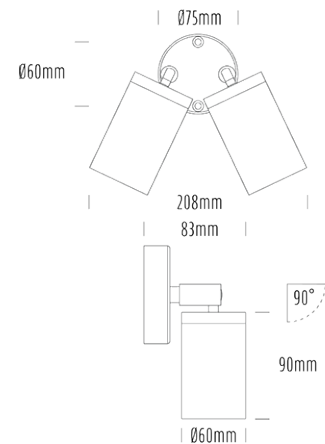

Twin Adjustable Wall Light

SPECIFICATIONS

Product Code	AQA-104
Family	Artisan
Construction Material	Stainless Steel 316
Cable	300mm Aqualux 2-Core Silicone / PTFE Cable
IP Rating	IP65
Warranty	10 Year Aqualux Warranty

CONFIGURED OPTIONS

Variant Code	AQA-104-B3X0143025S
Body Colour	Aged Brass
Control Gear	12~24V AC / 24V DC
Rated Power	14W
Nominal Lumens	1100 lm
CCT / Colour	3000K / 550mA
Optical	25
CRI	90
Other	1m Aqualux Cable
Dimming	Optional 10V PWM (DC)