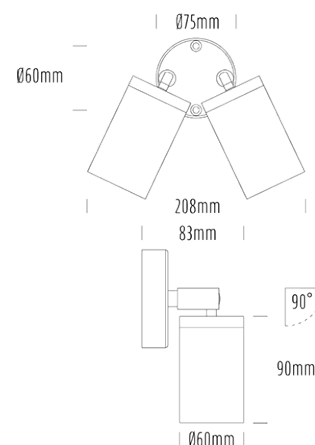

Twin Adjustable Wall Light

SPECIFICATIONS

Product Code	AQA-104
Family	Artisan
Construction Material	Stainless Steel 316
Cable	300mm Aqualux 2-Core Silicone / PTFE Cable
IP Rating	IP65
Warranty	10 Year Aqualux Warranty

CONFIGURED OPTIONS

Variant Code	AQA-104-B3X0143010S
Body Colour	Aged Brass
Control Gear	12~24V AC / 24V DC
Rated Power	14W
Nominal Lumens	1100 lm
CCT / Colour	3000K / 550mA
Optical	10
CRI	90
Other	1m Aqualux Cable
Dimming	Optional 10V PWM (DC)