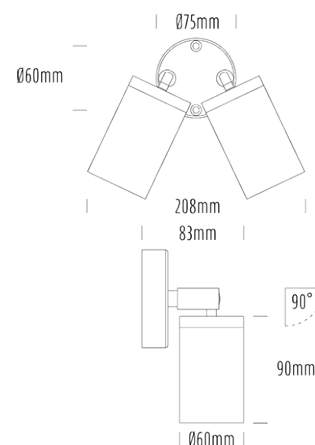

# Twin Adjustable Wall Light

## SPECIFICATIONS

Product Code	AQA-104
Family	Artisan
Construction Material	Stainless Steel 316
Cable	300mm Aqualux 2-Core Silicone / PTFE Cable
IP Rating	IP65
Warranty	10 Year Aqualux Warranty