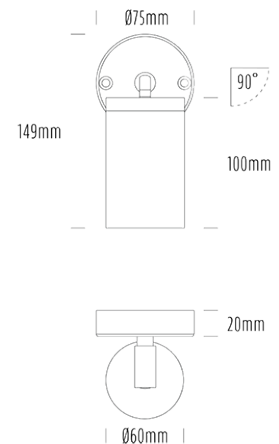

# Single Adjustable Wall Light

## SPECIFICATIONS

Product Code	AQA-103
Family	Artisan
Construction Material	Stainless Steel 316
Cable	300mm Aqualux 2-Core Silicone / PTFE Cable
IP Rating	IP65
Warranty	10 Year Aqualux Warranty

## CONFIGURED OPTIONS

Variant Code	AQA-103-S1X0075725S
Body Colour	Natural
Control Gear	12~24V AC / 24V DC
Rated Power	7W
Nominal Lumens	600 lm
CCT / Colour	5700K / 550mA
Optical	25
CRI	80
Other	1m Aqualux Cable
Dimming	Optional 10V PWM (DC)