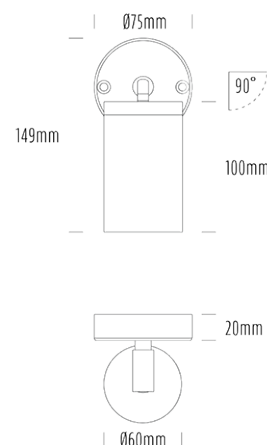

Single Adjustable Wall Light

SPECIFICATIONS

Product Code	AQA-103
Family	Artisan
Construction Material	Stainless Steel 316
Cable	300mm Aqualux 2-Core Silicone / PTFE Cable
IP Rating	IP65
Warranty	10 Year Aqualux Warranty

CONFIGURED OPTIONS

Variant Code	AQA-103-S1X0075710S
Body Colour	Natural
Control Gear	12~24V AC / 24V DC
Rated Power	7W
Nominal Lumens	600 lm
CCT / Colour	5700K / 550mA
Optical	10
CRI	80
Other	1m Aqualux Cable
Dimming	Optional 10V PWM (DC)