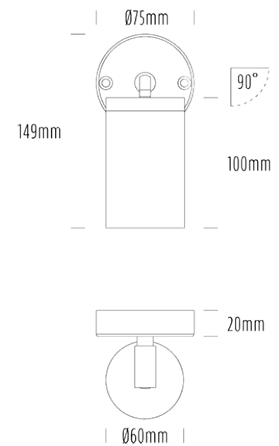

# Single Adjustable Wall Light

## SPECIFICATIONS

Product Code	AQA-103
Family	Artisan
Construction Material	Stainless Steel 316
Cable	300mm Aqualux 2-Core Silicone / PTFE Cable
IP Rating	IP65
Warranty	10 Year Aqualux Warranty

## CONFIGURED OPTIONS

Variant Code	AQA-103-S1X0073040S
Body Colour	Natural
Control Gear	12~24V AC / 24V DC
Rated Power	7W
Nominal Lumens	550 lm
CCT / Colour	3000K / 550mA
Optical	40
CRI	90
Other	1m Aqualux Cable
Dimming	Optional 10V PWM (DC)