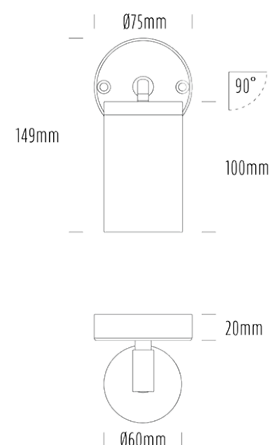

Single Adjustable Wall Light

SPECIFICATIONS

Product Code	AQA-103
Family	Artisan
Construction Material	Stainless Steel 316
Cable	300mm Aqualux 2-Core Silicone / PTFE Cable
IP Rating	IP65
Warranty	10 Year Aqualux Warranty

CONFIGURED OPTIONS

Variant Code	AQA-103-S1X0073025S
Body Colour	Natural
Control Gear	12~24V AC / 24V DC
Rated Power	7W
Nominal Lumens	550 lm
CCT / Colour	3000K / 550mA
Optical	25
CRI	90
Other	1m Aqualux Cable
Dimming	Optional 10V PWM (DC)