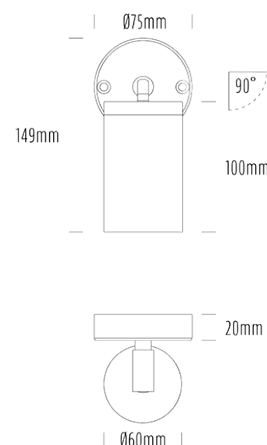

Single Adjustable Wall Light

SPECIFICATIONS

Product Code	AQA-103
Family	Artisan
Construction Material	Stainless Steel 316
Cable	300mm Aqualux 2-Core Silicone / PTFE Cable
IP Rating	IP65
Warranty	10 Year Aqualux Warranty

CONFIGURED OPTIONS

Variant Code	AQA-103-S1X0073010S
Body Colour	Natural
Control Gear	12~24V AC / 24V DC
Rated Power	7W
Nominal Lumens	550 lm
CCT / Colour	3000K / 550mA
Optical	10
CRI	90
Other	1m Aqualux Cable
Dimming	Optional 10V PWM (DC)