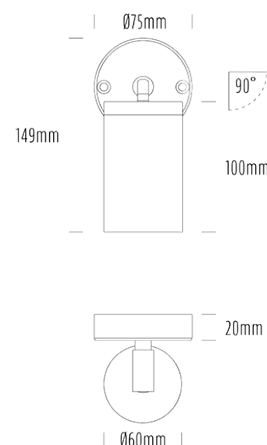

# Single Adjustable Wall Light

## SPECIFICATIONS

Product Code	AQA-103
Family	Artisan
Construction Material	Stainless Steel 316
Cable	300mm Aqualux 2-Core Silicone / PTFE Cable
IP Rating	IP65
Warranty	10 Year Aqualux Warranty

## CONFIGURED OPTIONS

Variant Code	AQA-103-S1X0072740S
Body Colour	Natural
Control Gear	12~24V AC / 24V DC
Rated Power	7W
Nominal Lumens	550 lm
CCT / Colour	2700K / 550mA
Optical	40
CRI	90
Other	1m Aqualux Cable
Dimming	Optional 10V PWM (DC)