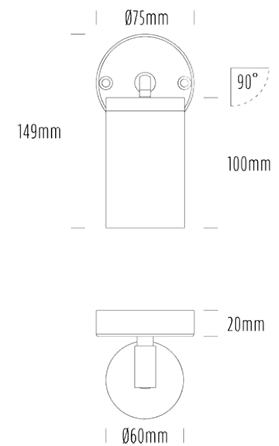

# Single Adjustable Wall Light

## SPECIFICATIONS

Product Code	AQA-103
Family	Artisan
Construction Material	Stainless Steel 316
Cable	300mm Aqualux 2-Core Silicone / PTFE Cable
IP Rating	IP65
Warranty	10 Year Aqualux Warranty