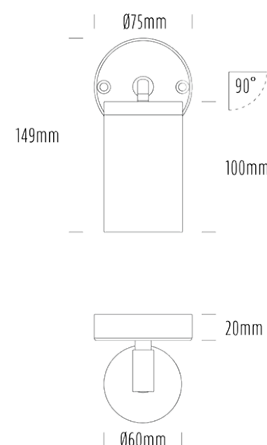

Single Adjustable Wall Light

SPECIFICATIONS

| | |
|-----------------------|--------------------------------------------|
| Product Code | AQA-103 |
| Family | Artisan |
| Construction Material | Stainless Steel 316 |
| Cable | 300mm Aqualux 2-Core Silicone / PTFE Cable |
| IP Rating | IP65 |
| Warranty | 10 Year Aqualux Warranty |

CONFIGURED OPTIONS

| | |
|----------------|-----------------------|
| Variant Code | AQA-103-B3X0075725S |
| Body Colour | Aged Brass |
| Control Gear | 12~24V AC / 24V DC |
| Rated Power | 7W |
| Nominal Lumens | 600 lm |
| CCT / Colour | 5700K / 550mA |
| Optical | 25 |
| CRI | 80 |
| Other | 1m Aqualux Cable |
| Dimming | Optional 10V PWM (DC) |