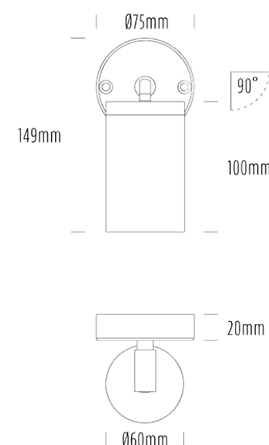

Single Adjustable Wall Light

SPECIFICATIONS

Product Code	AQA-103
Family	Artisan
Construction Material	Stainless Steel 316
Cable	300mm Aqualux 2-Core Silicone / PTFE Cable
IP Rating	IP65
Warranty	10 Year Aqualux Warranty

CONFIGURED OPTIONS

Variant Code	AQA-103-B3X0073025S
Body Colour	Aged Brass
Control Gear	12~24V AC / 24V DC
Rated Power	7W
Nominal Lumens	550 lm
CCT / Colour	3000K / 550mA
Optical	25
CRI	90
Other	1m Aqualux Cable
Dimming	Optional 10V PWM (DC)