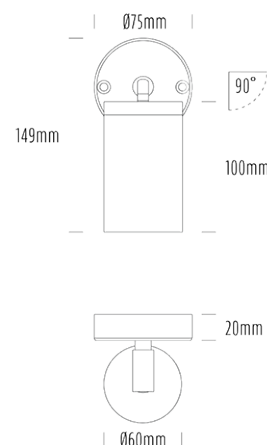

Single Adjustable Wall Light

SPECIFICATIONS

Product Code	AQA-103
Family	Artisan
Construction Material	Stainless Steel 316
Cable	300mm Aqualux 2-Core Silicone / PTFE Cable
IP Rating	IP65
Warranty	10 Year Aqualux Warranty

CONFIGURED OPTIONS

Variant Code	AQA-103-B3X0073010S
Body Colour	Aged Brass
Control Gear	12~24V AC / 24V DC
Rated Power	7W
Nominal Lumens	550 lm
CCT / Colour	3000K / 550mA
Optical	10
CRI	90
Other	1m Aqualux Cable
Dimming	Optional 10V PWM (DC)