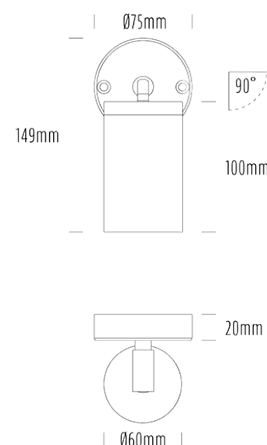

# Single Adjustable Wall Light

## SPECIFICATIONS

Product Code	AQA-103
Family	Artisan
Construction Material	Stainless Steel 316
Cable	300mm Aqualux 2-Core Silicone / PTFE Cable
IP Rating	IP65
Warranty	10 Year Aqualux Warranty

## CONFIGURED OPTIONS

Variant Code	AQA-103-B3X0072740S
Body Colour	Aged Brass
Control Gear	12~24V AC / 24V DC
Rated Power	7W
Nominal Lumens	550 lm
CCT / Colour	2700K / 550mA
Optical	40
CRI	90
Other	1m Aqualux Cable
Dimming	Optional 10V PWM (DC)