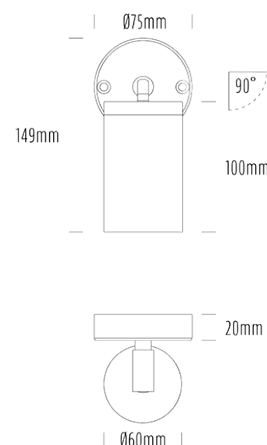

Single Adjustable Wall Light

SPECIFICATIONS

Product Code	AQA-103
Family	Artisan
Construction Material	Stainless Steel 316
Cable	300mm Aqualux 2-Core Silicone / PTFE Cable
IP Rating	IP65
Warranty	10 Year Aqualux Warranty