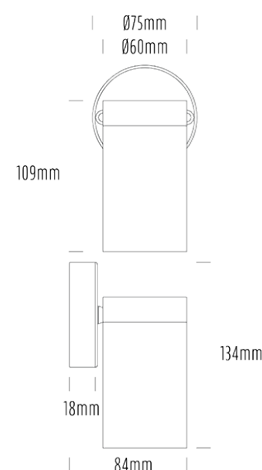

# Single Fixed Down Light

## SPECIFICATIONS

Product Code	AQA-102
Family	Artisan
Construction Material	Stainless Steel 316
Cable	300mm Aqualux 2-Core Silicone / PTFE Cable
IP Rating	IP65
Warranty	10 Year Aqualux Warranty

## CONFIGURED OPTIONS

Variant Code	AQA-102-S1X0073025S
Body Colour	Natural
Control Gear	12~24V AC / 24V DC
Rated Power	7W
Nominal Lumens	550 lm
CCT / Colour	3000K / 550mA
Optical	25
CRI	90
Other	1m Aqualux Cable
Dimming	Optional 10V PWM (DC)