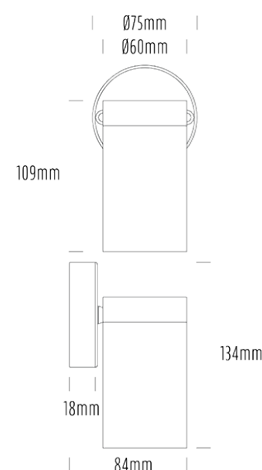

# Single Fixed Down Light

## SPECIFICATIONS

Product Code	AQA-102
Family	Artisan
Construction Material	Stainless Steel 316
Cable	300mm Aqualux 2-Core Silicone / PTFE Cable
IP Rating	IP65
Warranty	10 Year Aqualux Warranty

## CONFIGURED OPTIONS

Variant Code	AQA-102-S1X0073010S
Body Colour	Natural
Control Gear	12~24V AC / 24V DC
Rated Power	7W
Nominal Lumens	550 lm
CCT / Colour	3000K / 550mA
Optical	10
CRI	90
Other	1m Aqualux Cable
Dimming	Optional 10V PWM (DC)